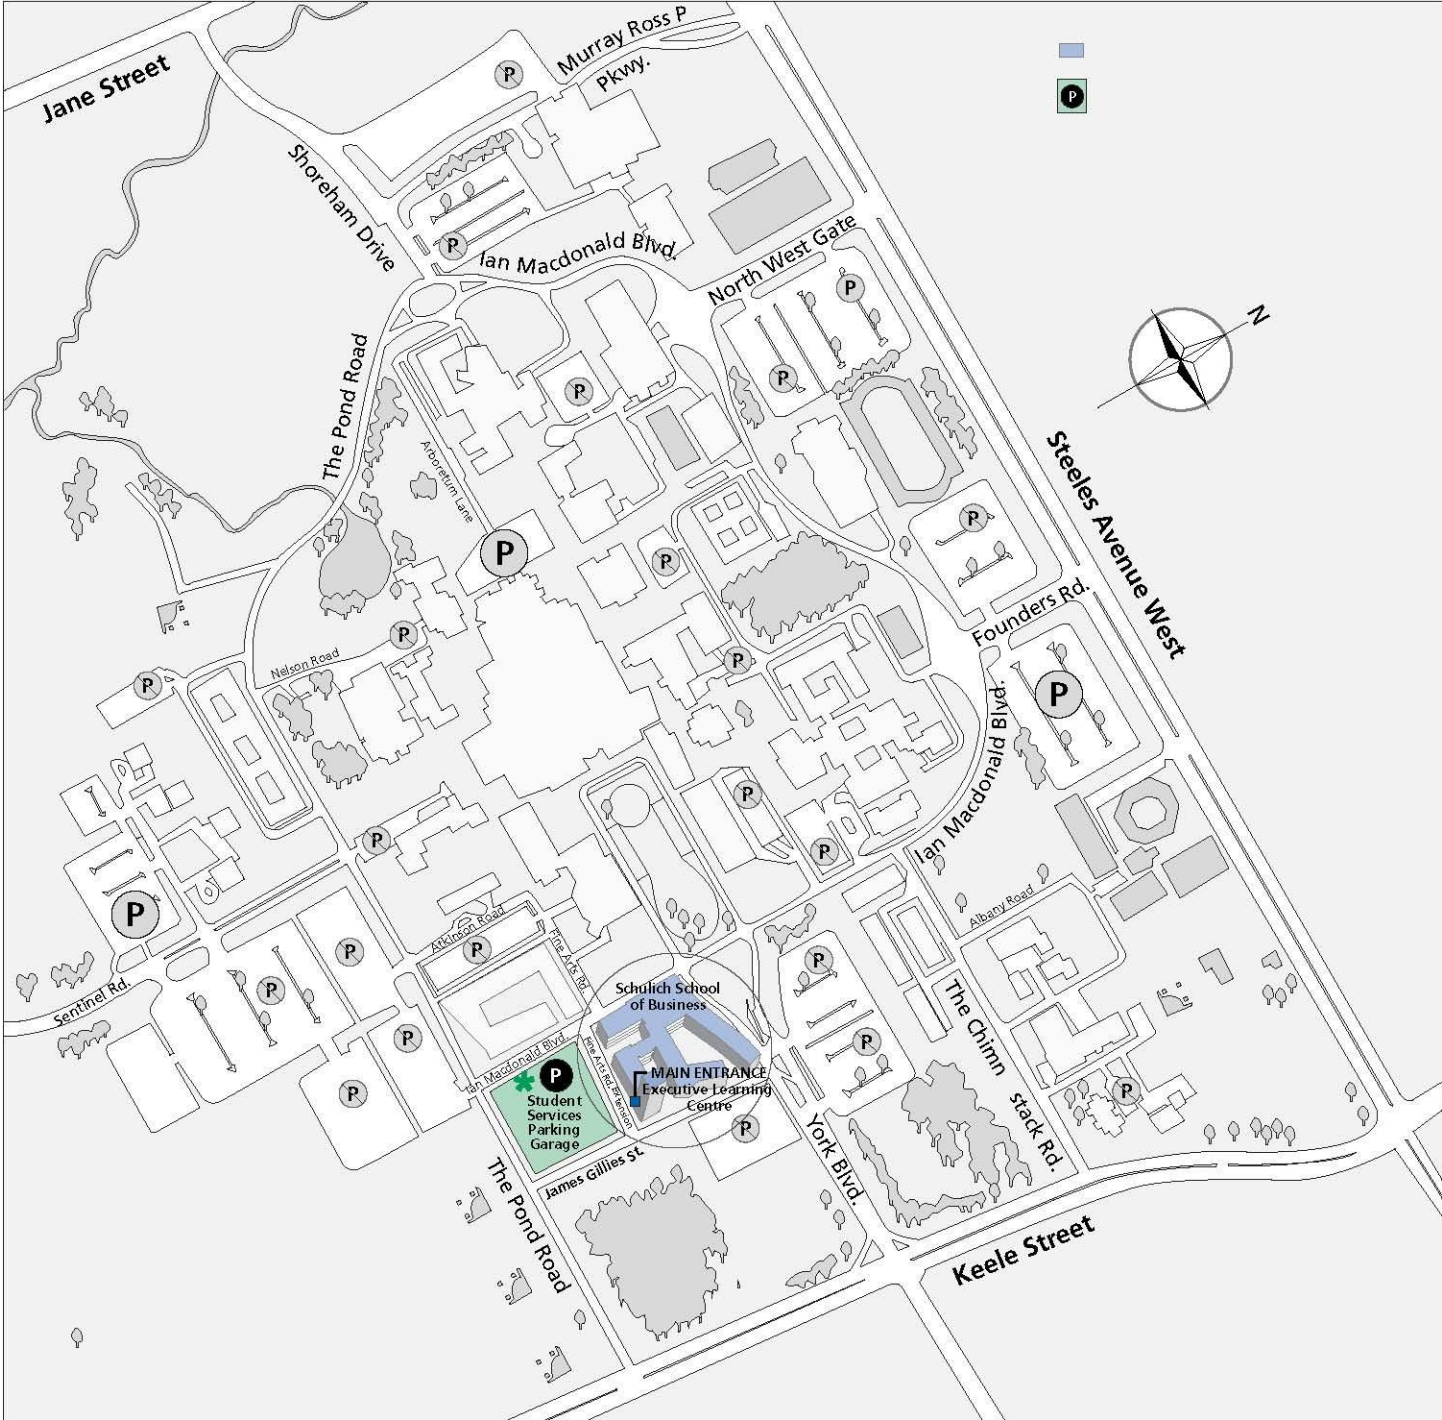

# Parking on Campus

Entrance to the parking garage is located on James Gillies Street. Visitors are asked to enter the building through the Executive Learning Centre main entrance on ground level.