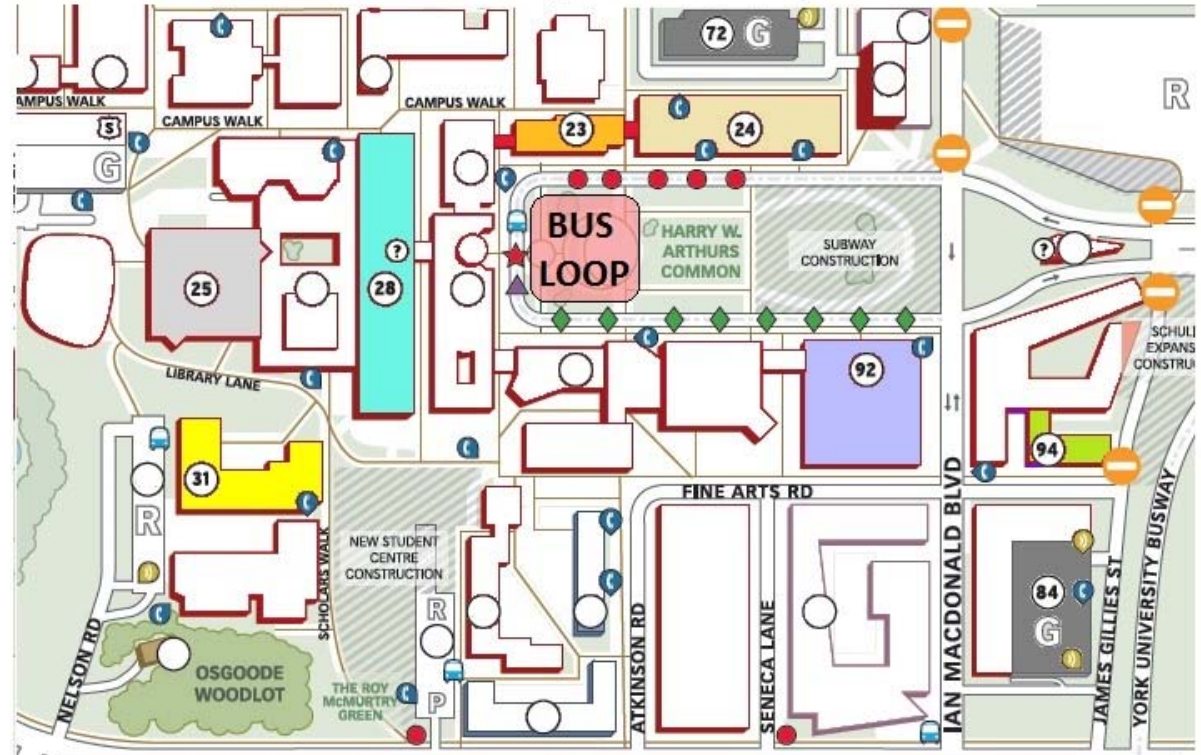

## navigating the conference

	event	building
october 19	<b>graduate student pre-conference</b> Room 140, Health, Nursing and Environmental Studies Building	31
	<b>opening keynote</b> Tribute Recital Hall, Accolade East	92
	<b>dinner reception</b> CIBC Lobby, Accolade East	92
	<b>Migrating the Margins: artist talk &amp; tour</b> AGYU Gallery, Accolade East	92
october 20	<b>panels (AM &amp; PM)</b> South 201 & South 203, Ross Building (south elevators only)	28
	<b>keynotes &amp; GTSWG mayors panel &amp; dinner buffet</b> The Underground, York University Student Centre	23
	<b>Concord Floral: staged reading and Q&amp;A</b> McLean Performance Studio, 2 <sup>nd</sup> Floor, Accolade East	92
october 21	<b>panels (AM &amp; PM)</b> Room 140 & 142, Health, Nursing and Environmental Studies Building	31
	<b>art in FES lounge</b> Room 136, Health, Nursing and Environmental Studies Building	31
	<b>closing keynote</b> Room 140, Health, Nursing and Environmental Studies Building	31

## YORK UNIVERSITY CAMPUS MAP After Suburbia

MCRI Global Suburbanisms Final Conference  
OCT 19 - 21, 2017 York University

### campus services

York Lanes Mall	24	Visitor Parking	84	Campus Hotel	94
Scott Library	25	Student Services Parking Garage	72	Executive Learning Centre at the Schulich School of Business	
		York Lanes Parking Garage			